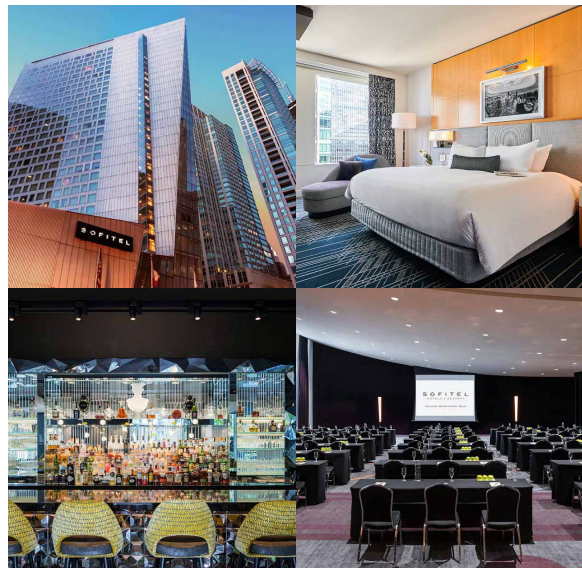

SOFITEL

HOTELS & RESORTS

CHICAGO MAGNIFICENT MILE

Special Fourth and First Quarter Offers:

- Pick Two for 10-50 room nights
- Pick 3 for 50-100 room nights
- Pick 4 for 100 and more room nights

- 1 per 35 complimentary room policy
- 1 per 50 Suite upgrade policy
- 1 per 70 complimentary suite policy
- 1 VIP Airport Transfer every 50 room nights
- Complimentary flavored waters and dry snacks at registration table on main arrival day
- Complimentary wireless internet access in meeting space
- Ring in the New Year with our 20/20 Offer
  20% off AV
  One per 20 Upgrade to next level rooms

* Rates Starting At

MAY

S	M	T	W	T	F	S
28	29	30	1	2	3	4
5	6	7	8	9	10	11
12	13	14	15	16	17	18
19	20	21	22	23	24	25
26	27	28	29	30	31	1
2	3	4	5	6	7	8

AUGUST *$169

S	M	T	W	T	F	S
28	29	30	31	1	2	3
4	5	6	7	8	9	10
11	12	13	14	15	16	17
18	19	20	21	22	23	24
25	26	27	28	29	30	31
1	2	3	4	5	6	7

NOVEMBER *$169

S	M	T	W	T	F	S
27	28	29	30	31	1	2
3	4	5	6	7	8	9
10	11	12	13	14	15	16
17	18	19	20	21	22	23
24	25	26	27	28	29	30
1	2	3	4	5	6	7

FEBRUARY *$139

S	M	T	W	T	F	S
26	27	28	29	30	31	1
2	3	4	5	6	7	8
9	10	11	12	13	14	15
16	17	18	19	20	21	22
23	24	25	26	27	28	29
1	2	3	4	5	6	7

JUNE *$189

S	M	T	W	T	F	S
26	27	28	29	30	31	1
2	3	4	5	6	7	8
9	10	11	12	13	14	15
16	17	18	19	20	21	22
23	24	25	26	27	28	29
30	1	2	3	4	5	6

SEPTEMBER *$229

S	M	T	W	T	F	S
1	2	3	4	5	6	7
8	9	10	11	12	13	14
15	16	17	18	19	20	21
22	23	24	25	26	27	28
29	30	1	2	3	4	5
6	7	8	9	10	11	12

DECEMBER *$109

S	M	T	W	T	F	S
1	2	3	4	5	6	7
8	9	10	11	12	13	14
15	16	17	18	19	20	21
22	23	24	25	26	27	28
29	30	31	1	2	3	4
5	6	7	8	9	10	11

MARCH *$155

S	M	T	W	T	F	S
1	2	3	4	5	6	7
8	9	10	11	12	13	14
15	16	17	18	19	20	21
22	23	24	25	26	27	28
29	30	31	1	2	3	4
5	6	7	8	9	10	11

JULY *$149

S	M	T	W	T	F	S
30	1	2	3	4	5	6
7	8	9	10	11	12	13
14	15	16	17	18	19	20
21	22	23	24	25	26	27
28	29	30	31	1	2	3
4	5	6	7	8	9	10

OCTOBER *$219

S	M	T	W	T	F	S
29	30	1	2	3	4	5
6	7	8	9	10	11	12
13	14	15	16	17	18	19
20	21	22	23	24	25	26
27	28	29	30	31	1	2
3	4	5	6	7	8	9

JANUARY *$129

S	M	T	W	T	F	S
29	30	31	1	2	3	4
5	6	7	8	9	10	11
12	13	14	15	16	17	18
19	20	21	22	23	24	25
26	27	28	29	30	31	1
2	3	4	5	6	7	8

To learn more about this offer, please contact:

Sofitel Chicago Magnificent Mile
Sofitel Sales

H2993-SalesDepartment@Sofitel.com